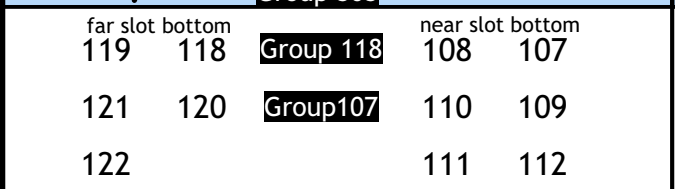

R64 Side Group 310

LED High Side From Right Group 306

LED Top Light Group 304

LED High Side From Left Group 305

R119 + L201 Angle Front HR Group 303

R119 + L201 Front Light Group 301

R119 + L201 Angle Front HL Group 302