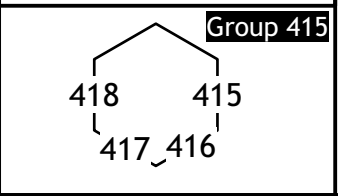

BLACKTRAX

House Group 900
Works Group 800

Merge: 950
Chapter: 951
Book: 952

Hex LED Special - 420
Hazer - 700
Fogger - 701
Prop Boxes 750-752

D40's

ADJ Megabars