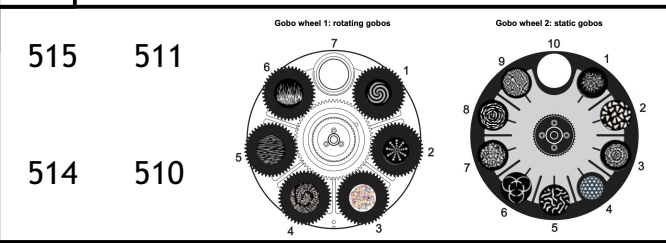

ARC MAC 700's