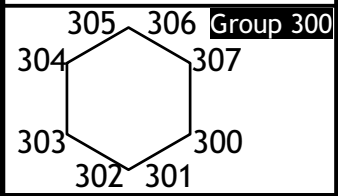

BLACKTRAX

House Group 900
Works Group 800

Merge: 950
Chapter: 951
Book: 952

Hex LED Special - 420
Hazer - 700
Fogger - 701
Prop Boxes 750-752

D40's

ADJ Megabars